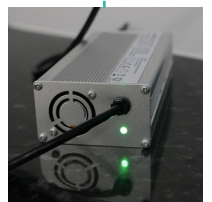

Side brush allows you to clean right up to the edge

FAST CHARGE BATTERY

With a 2hr charge time and a quick change battery system, there will be minimum down time when charging

EFFICIENT

Wash, scrub and dry in just one pass, leaving floors ready to walk on in seconds