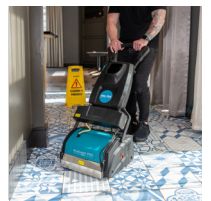

Side brush allows you to clean right up to the edge

**PRODUCTIVE**

Giving a quicker and more effective clean than traditional cleaning methods, saving you time and money

**HYGIENIC**  
Tested in a certified lab to remove >99.99% of S. aureus, E. coli, P. aeruginosa and B. subtilis bacteria