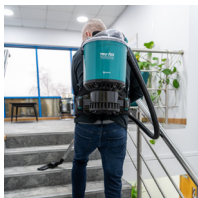

CORDLESS

Lithium-ion removable battery: 40 minute runtime 1hr 45 min charge time