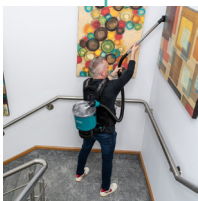

LIGHTWEIGHT

Weighs only 5.7kg with batteries for better user comfort